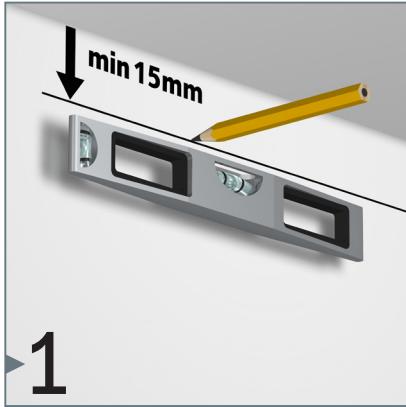

# CONTOUR RAIL

3 CLIPS/M - 20 KG/M

ARCHI  
PROFILES

installation movie:

FLEXIBLE  
SAFE  
STRONG