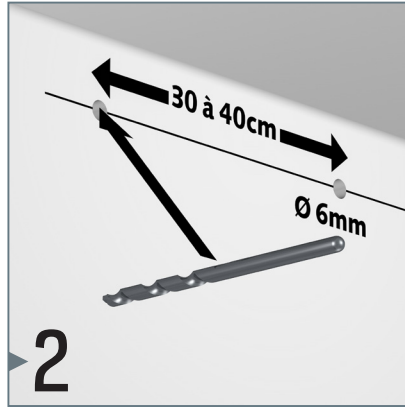

# CONTOUR RAIL

3 CLIPS/M - 20 KG/M

ARCHI  
PROFILES

installation movie:

FLEXIBLE  
SAFE  
STRONG