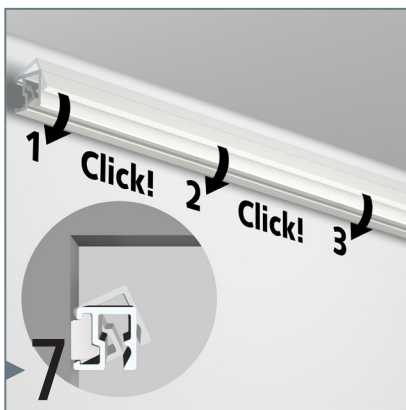

# CONTOUR RAIL

3 CLIPS/M - 20 KG/M

ARCHI  
PROFILES

installation movie:

FLEXIBLE  
SAFE  
STRONG