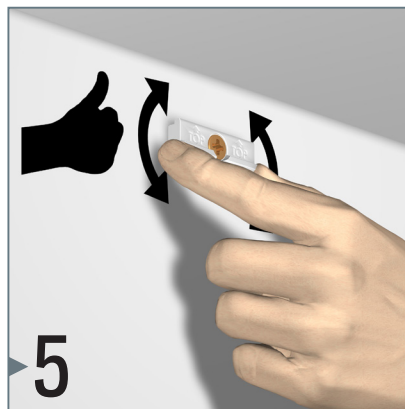

# CONTOUR RAIL

3 CLIPS/M - 20 KG/M

ARCHI  
PROFILES

installation movie:

FLEXIBLE  
SAFE  
STRONG