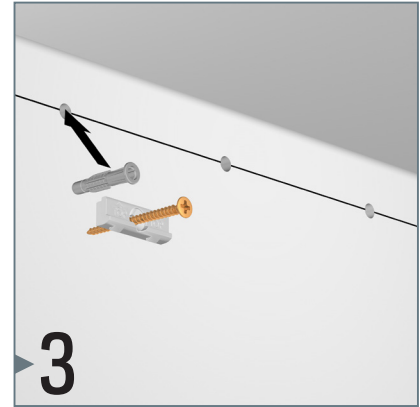

# CONTOUR RAIL

3 CLIPS/M - 20 KG/M

ARCHI  
PROFILES

installation movie:

FLEXIBLE  
SAFE  
STRONG