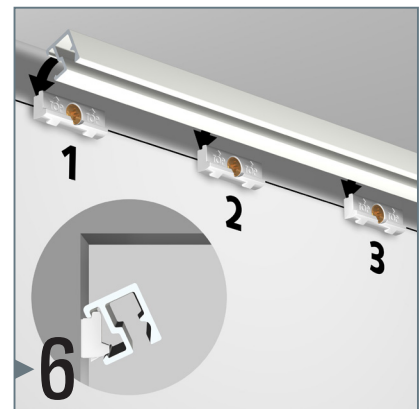

# CONTOUR RAIL

3 CLIPS/M - 20 KG/M

ARCHI  
PROFILES

installation movie:

FLEXIBLE  
SAFE  
STRONG